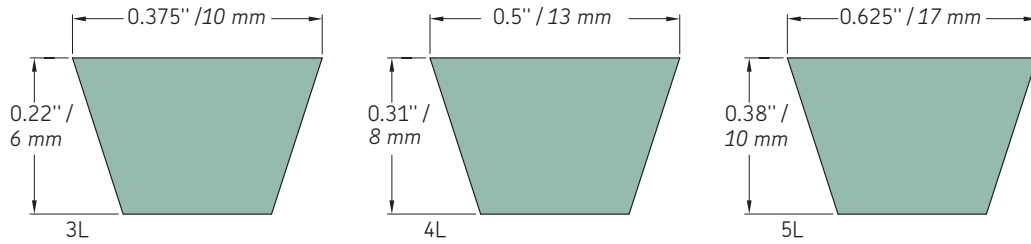

SKF XP Lawn and Garden v-belts

Section	Dimensions		OD: Length		Designation	Section	Dimensions		OD: Length		Designation	Section	Dimensions		OD: Length		Designation		
	Width		mm	in.			mm	in.	mm	in.			mm	in.	mm	in.		mm	in.
3L	10	3/8	381	15,0	PHG 3L150XP	4L	13	1/2	356	14,0	PHG 4L140XP	4L	13	1/2	1 676	66,0	PHG 4L660XP		
	10	3/8	406	16,0	PHG 3L160XP		13	1/2	381	15,0	PHG 4L150XP		13	1/2	1 702	67,0	PHG 4L670XP		
	10	3/8	432	17,0	PHG 3L170XP		13	1/2	406	16,0	PHG 4L160XP		13	1/2	1 727	68,0	PHG 4L680XP		
	10	3/8	457	18,0	PHG 3L180XP		13	1/2	432	17,0	PHG 4L170XP		13	1/2	1 753	69,0	PHG 4L690XP		
	10	3/8	483	19,0	PHG 3L190XP		13	1/2	457	18,0	PHG 4L180XP		13	1/2	1 778	70,0	PHG 4L700XP		
	10	3/8	508	20,0	PHG 3L200XP		13	1/2	483	19,0	PHG 4L190XP		13	1/2	1 803	71,0	PHG 4L710XP		
	10	3/8	533	21,0	PHG 3L210XP		13	1/2	508	20,0	PHG 4L200XP		13	1/2	1 829	72,0	PHG 4L720XP		
	10	3/8	559	22,0	PHG 3L220XP		13	1/2	533	21,0	PHG 4L210XP		13	1/2	1 854	73,0	PHG 4L730XP		
	10	3/8	584	23,0	PHG 3L230XP		13	1/2	546	21,5	PHG 4L215XP		13	1/2	1 880	74,0	PHG 4L740XP		
	10	3/8	610	24,0	PHG 3L240XP		13	1/2	559	22,0	PHG 4L220XP		13	1/2	1 905	75,0	PHG 4L750XP		
	10	3/8	635	25,0	PHG 3L250XP		13	1/2	584	23,0	PHG 4L230XP		13	1/2	1 930	76,0	PHG 4L760XP		
	10	3/8	660	26,0	PHG 3L260XP		13	1/2	610	24,0	PHG 4L240XP		13	1/2	1 956	77,0	PHG 4L770XP		
	10	3/8	673	26,5	PHG 3L265XP		13	1/2	635	25,0	PHG 4L250XP		13	1/2	1 981	78,0	PHG 4L780XP		
	10	3/8	686	27,0	PHG 3L270XP		13	1/2	660	26,0	PHG 4L260XP		13	1/2	2 007	79,0	PHG 4L790XP		
	10	3/8	711	28,0	PHG 3L280XP		13	1/2	686	27,0	PHG 4L270XP		13	1/2	2 032	80,0	PHG 4L800XP		
	10	3/8	737	29,0	PHG 3L290XP		13	1/2	711	28,0	PHG 4L280XP		13	1/2	2 057	81,0	PHG 4L810XP		
	10	3/8	762	30,0	PHG 3L300XP		13	1/2	737	29,0	PHG 4L290XP		13	1/2	2 083	82,0	PHG 4L820XP		
	10	3/8	787	31,0	PHG 3L310XP		13	1/2	762	30,0	PHG 4L300XP		13	1/2	2 108	83,0	PHG 4L830XP		
	10	3/8	813	32,0	PHG 3L320XP		13	1/2	775	30,5	PHG 4L305XP		13	1/2	2 134	84,0	PHG 4L840XP		
	10	3/8	838	33,0	PHG 3L330XP		13	1/2	787	31,0	PHG 4L310XP		13	1/2	2 159	85,0	PHG 4L850XP		
	10	3/8	864	34,0	PHG 3L340XP		13	1/2	813	32,0	PHG 4L320XP		13	1/2	2 184	86,0	PHG 4L860XP		
	10	3/8	889	35,0	PHG 3L350XP		13	1/2	838	33,0	PHG 4L330XP		13	1/2	2 210	87,0	PHG 4L870XP		
	10	3/8	914	36,0	PHG 3L360XP		13	1/2	864	34,0	PHG 4L340XP		13	1/2	2 235	88,0	PHG 4L880XP		
	10	3/8	940	37,0	PHG 3L370XP		13	1/2	889	35,0	PHG 4L350XP		13	1/2	2 261	89,0	PHG 4L890XP		
	10	3/8	965	38,0	PHG 3L380XP		13	1/2	914	36,0	PHG 4L360XP		13	1/2	2 286	90,0	PHG 4L900XP		
	10	3/8	991	39,0	PHG 3L390XP		13	1/2	940	37,0	PHG 4L370XP		13	1/2	2 311	91,0	PHG 4L910XP		
	10	3/8	1 016	40,0	PHG 3L400XP		13	1/2	965	38,0	PHG 4L380XP		13	1/2	2 337	92,0	PHG 4L920XP		
	10	3/8	1 041	41,0	PHG 3L410XP		13	1/2	991	39,0	PHG 4L390XP		13	1/2	2 362	93,0	PHG 4L930XP		
	10	3/8	1 054	41,5	PHG 3L415XP		13	1/2	1 016	40,0	PHG 4L400XP		13	1/2	2 388	94,0	PHG 4L940XP		
	10	3/8	1 067	42,0	PHG 3L420XP		13	1/2	1 029	40,5	PHG 4L405XP		13	1/2	2 413	95,0	PHG 4L950XP		
10	3/8	1 092	43,0	PHG 3L430XP	13	1/2	1 041	41,0	PHG 4L410XP	13	1/2	2 438	96,0	PHG 4L960XP					
10	3/8	1 118	44,0	PHG 3L440XP	13	1/2	1 067	42,0	PHG 4L420XP	13	1/2	2 464	97,0	PHG 4L970XP					
10	3/8	1 143	45,0	PHG 3L450XP	13	1/2	1 092	43,0	PHG 4L430XP	13	1/2	2 489	98,0	PHG 4L980XP					
10	3/8	1 168	46,0	PHG 3L460XP	13	1/2	1 118	44,0	PHG 4L440XP	13	1/2	2 515	99,0	PHG 4L990XP					
10	3/8	1 194	47,0	PHG 3L470XP	13	1/2	1 143	45,0	PHG 4L450XP	13	1/2	2 540	100,0	PHG 4L1000XP					
10	3/8	1 219	48,0	PHG 3L480XP	13	1/2	1 168	46,0	PHG 4L460XP	13	1/2	2 565	101,0	PHG 4L1010XP					
10	3/8	1 245	49,0	PHG 3L490XP	13	1/2	1 194	47,0	PHG 4L470XP	13	1/2	2 591	102,0	PHG 4L1020XP					
10	3/8	1 270	50,0	PHG 3L500XP	13	1/2	1 219	48,0	PHG 4L480XP	13	1/2	2 616	103,0	PHG 4L1030XP					
10	3/8	1 295	51,0	PHG 3L510XP	13	1/2	1 245	49,0	PHG 4L490XP	13	1/2	2 642	104,0	PHG 4L1040XP					
10	3/8	1 321	52,0	PHG 3L520XP	13	1/2	1 270	50,0	PHG 4L500XP	13	1/2	2 667	105,0	PHG 4L1050XP					
10	3/8	1 346	53,0	PHG 3L530XP	13	1/2	1 295	51,0	PHG 4L510XP	13	1/2	2 692	106,0	PHG 4L1060XP